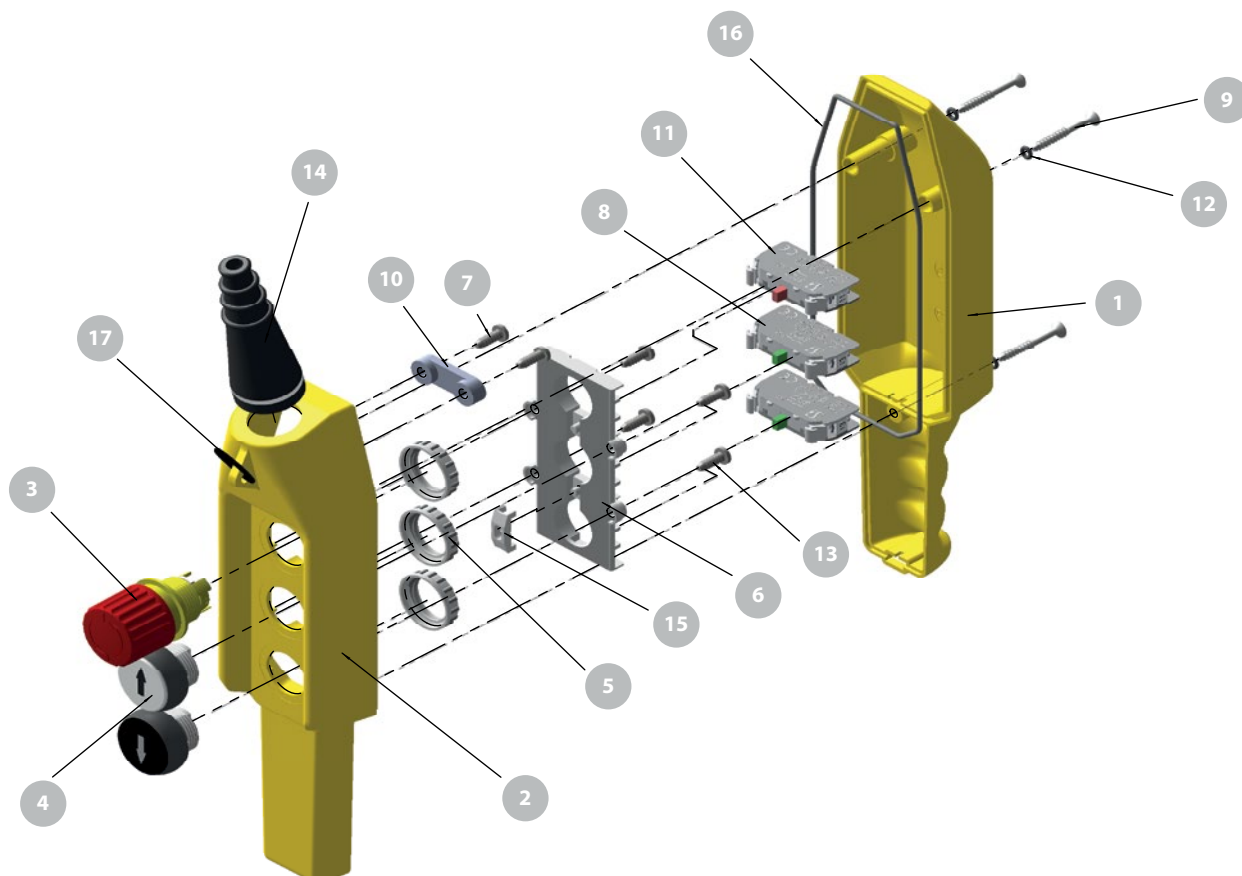

## Pendant control stations PKS-3

Element	Catalogue code
1. Base	PKS3-6602\P01
2. Cover	PKS3-6601\P01
3. Actuator B	SP22-1414\R01
4. Compact pendant control station actuator (depending on the assembly)	PKS-1401 \ _
5. Nut	ST22-6608\P02
6. 3-hole holder	PKS-6606\P01
7. Screw for plastics	3.5x22
8. Normally open switch (qty depends on the assembly)	SP22-10-...

Element	Catalogue code
9. Screw for plastics	3x36
10. Cable holder	55-016-89
11. Normally closed switch	SP22-01-...
12. O-ring	2.9x1.8
13. Screw for plastics 4.6x13	WM-2702\P02
14. 2-step gland	PKS-7602\P01
15. Lock	PKS-6601\P01
16. Silicone cord	ø 2.2mm
17. Connector	ø 24mm