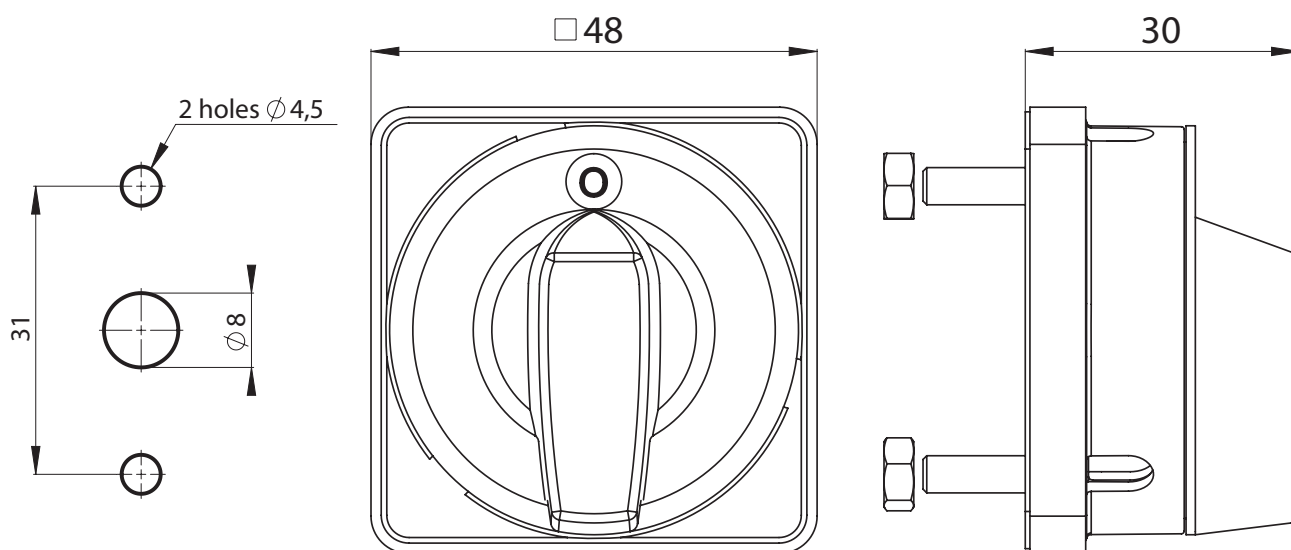

Front III SK10-1410 for assemblies BS... (lockable, mounted directly on the door)

R11

R15

### Ordering code

SK10-1410\

Front colour

R11 black legend plate, black knob

R15 yellow legend plate, red knob

### Dimensions

Spacing of fixing holes 31 mm (2 screws M4x14 + 2 nuts)