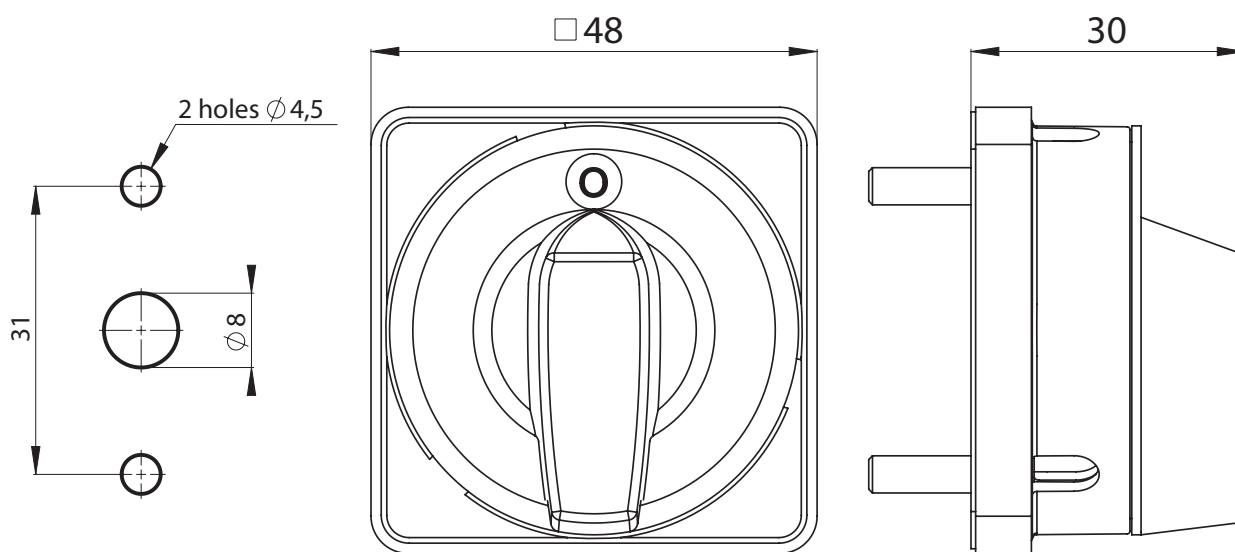

### Ordering code

SK10-1410\

Front colour

R01 black legend plate, black knob

R05 yellow legend plate, red knob

### Dimensions

Spacing of fixing holes 31 mm (2 screws M4x14)