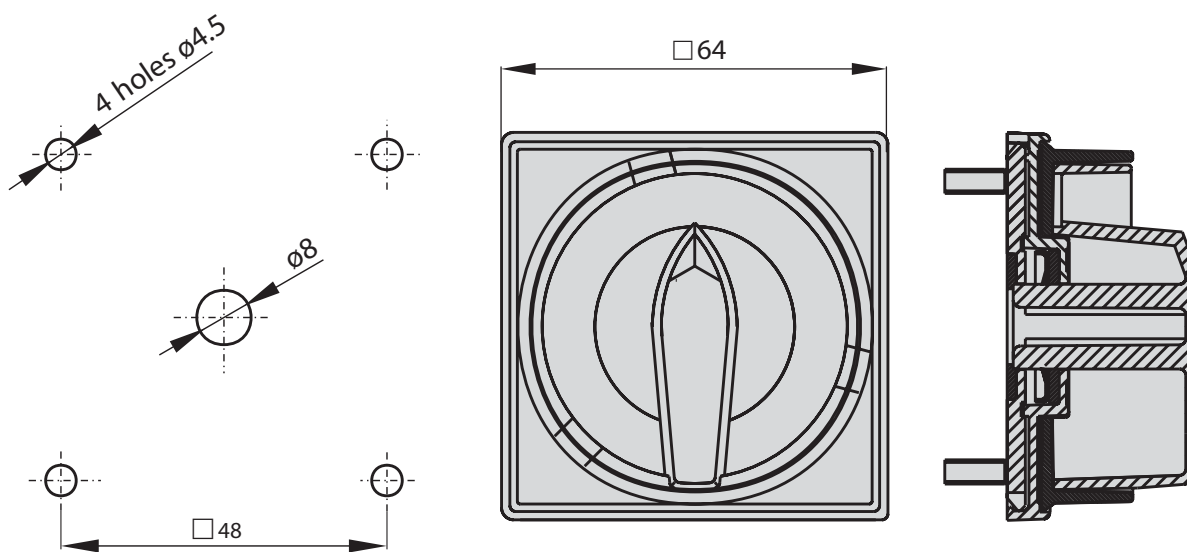

Front III SK25-1409 for assemblies BS... (lockable)

R02

R06

Ordering code

SK25-1409\

Front colour

R02 black legend plate, black knob

R06 yellow legend plate, red knob

Dimensions

Spacing of fixing holes 48 mm x 48 mm (4 screws for plastics 4.1 x 13)