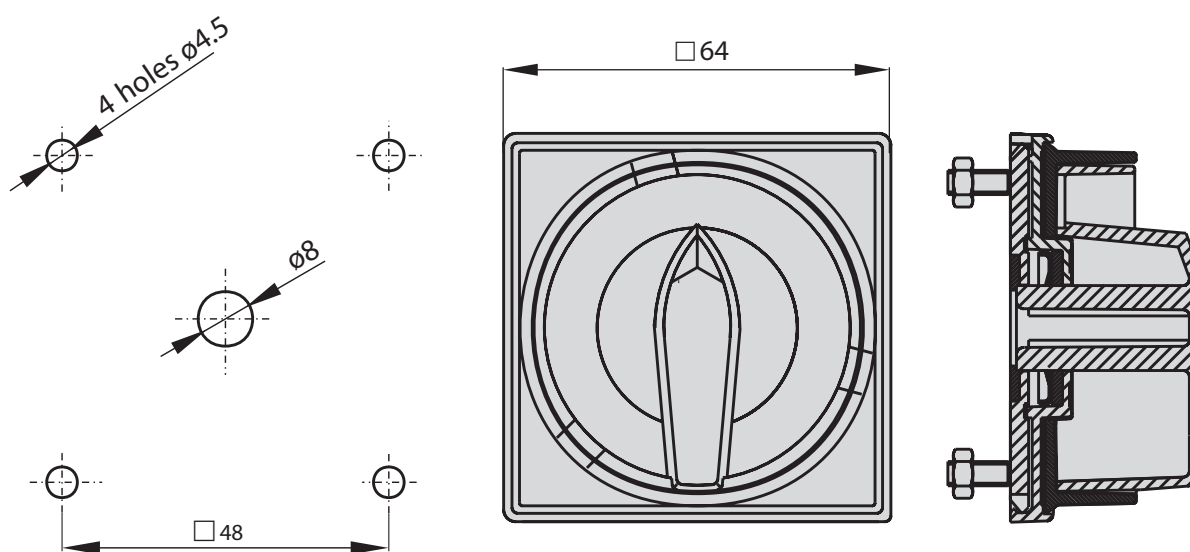

Front III SK25-1409 for assemblies BS... (lockable, mounted directly on the door)

R03

R07

Ordering code

SK25-1409\

Front colour

R03 black legend plate, black knob

R07 yellow legend plate, red knob

Dimensions

Spacing of fixing holes 48 mm x 48 mm (4 screws M4 + 4 nuts)