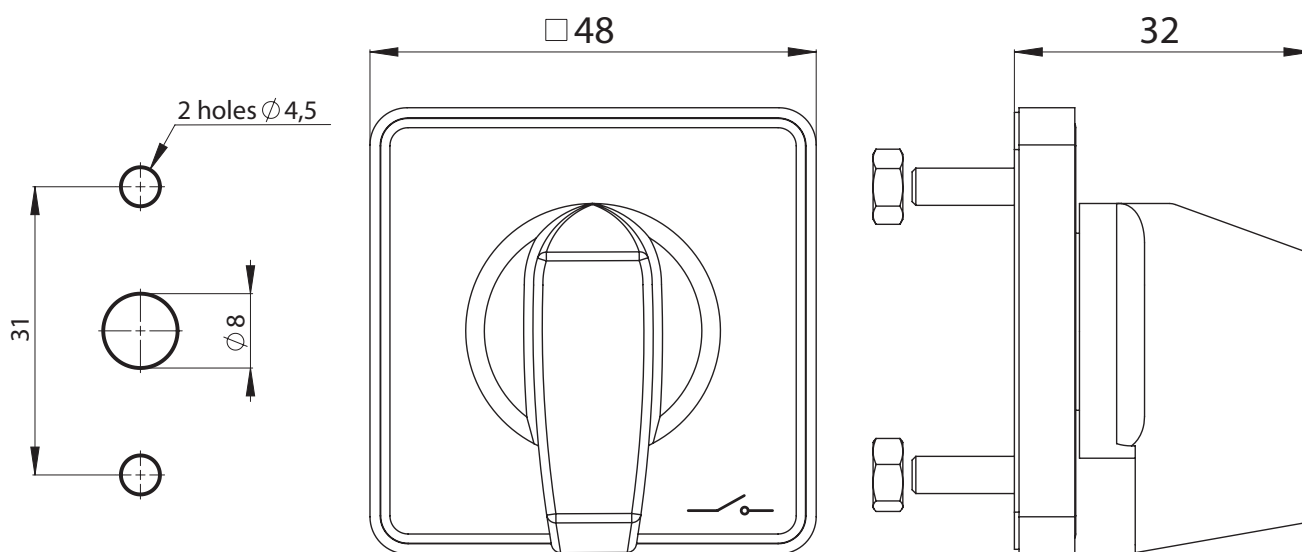

Front I SK10-1406 for assemblies BS... (mounted directly on the door)

R11

R15

Ordering code

SK10-1406\

Front colour

R11 black legend plate, black knob

R15 yellow legend plate, red knob

Dimensions

Spacing of fixing holes 31 mm (2 screws M4x14 + 2 nuts)