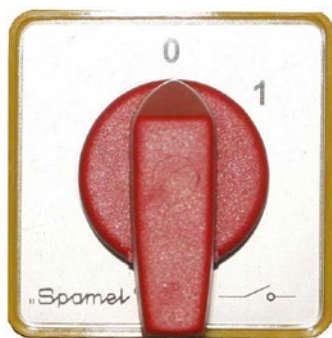

Front I SK10-1406 for assemblies BS... (mounted directly on the door)

R11

R15

Ordering code

SK10-1406\

Front colour

R11 black legend plate, black knob

R15 yellow legend plate, red knob

Dimensions

Spacing of fixing holes 31 mm (2 screws M4x14 + 2 nuts)