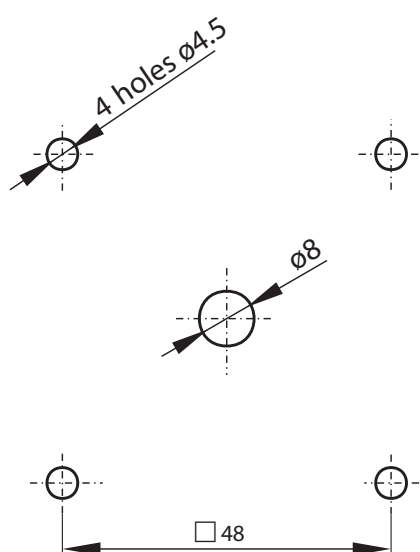

Front I SK25-1406 for assemblies BS... (mounted directly on the door)

R03

R07

Ordering code

SK25-1406\

Front colour

R03 black legend plate, black knob

R07 yellow legend plate, red knob

Dimensions

Spacing of fixing holes 48 mmx48 mm (4 screws M4 + 4 nuts)