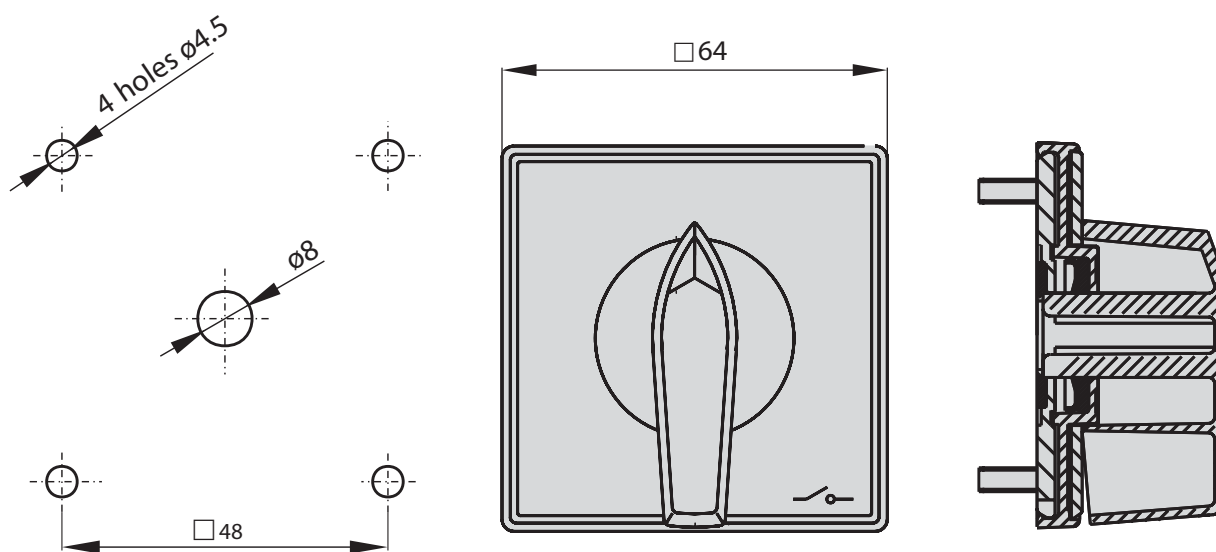

### Ordering code

SK25-1406\

Front colour

R01 black legend plate, black knob

R05 yellow legend plate, red knob

### Dimensions

Spacing of fixing holes 48 mm x 48 mm (4 screws for plastics 4.1 x 14.5)