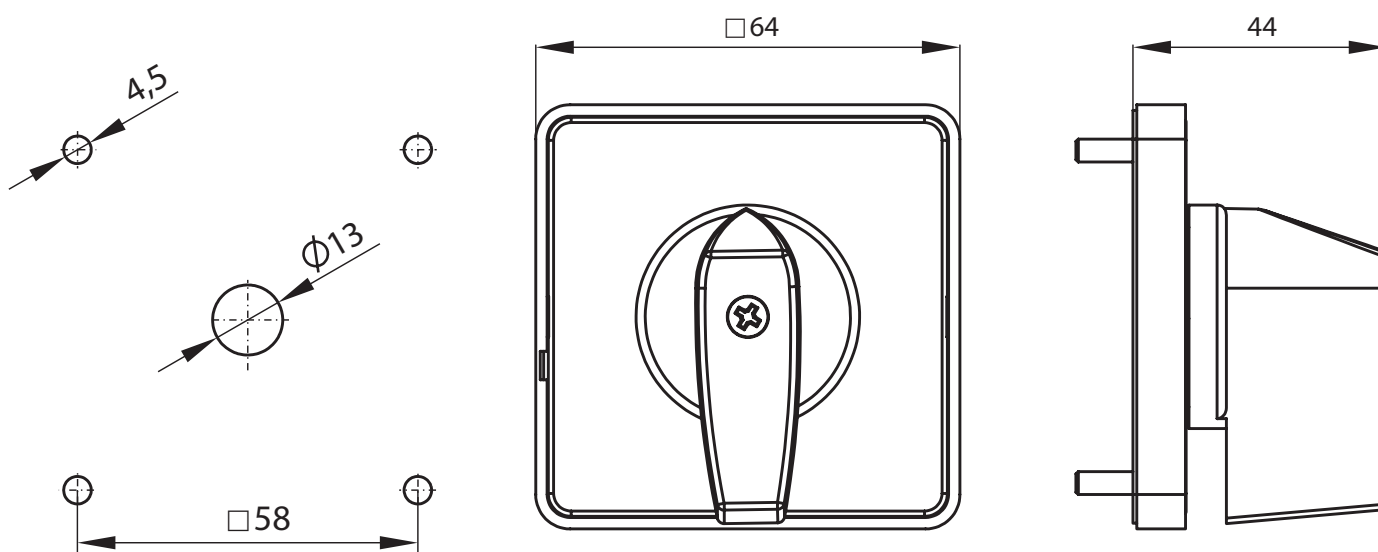

### Ordering code

SK63-1406\

Front colour

R01 black legend plate, black knob

R02 yellow legend plate, red knob

### Dimensions

Spacing of fixing holes 58 mmx58 mm (4 screws M4 x 18)