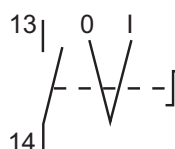

K1 selector switch control station **SP22K1\06**

Ordering code

SP22K1\06- ☐

Grommets

- 1 1 cable grommet in the station
- 2 2 cable grommets in the station

Components

Pushbutton actuators

Knob-operated 2-position selector switch actuator P

Switches

Switches SP22 rail-mounted

Grommets

Cable grommet PG-G20\W01

Diagram

Product description

Knob-operated selector switch (P)

Technical data

Weight 154 g

Dimensions