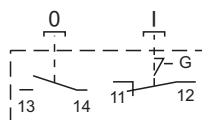

Mushroom head emergency pushbutton actuator B

Switches

Switches ST22 rail-mounted

Glands

Grey gland M20x1.5\W02

Diagram

Product description

Pushbuttons

- 1. flush, green (KZ)
- 2. emergency (B)

Technical data

Weight 235 g

Accessories

Aluminium legend plate ST22-4509

Dimensions