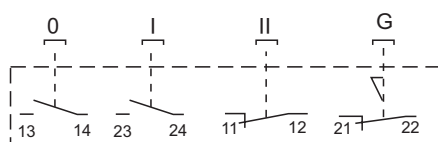

K4 control station SP22K4\01

Ordering code

SP22K4\01-

Grommets

- 1 1 cable grommet in the station
- 2 2 cable grommets in the station

Components

Pushbutton actuators

Flush pushbutton actuator K/AK

Mushroom head emergency pushbutton actuator B

Switches

Switches SP22 rail-mounted

Grommets

Cable grommet PG-G20\W01

Diagram

Product description

Pushbuttons

- 1. flush, green (KZ)
- 2. flush, green (KZ)
- 3. flush, red (KC)
- 4. emergency (B)

Technical data

Weight 320 g

Dimensions