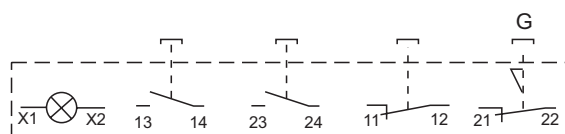

K4 control station SP22K4\09

Ordering code

SP22K4\09-

Grommets

- 1 1 cable grommet in the station
- 2 2 cable grommets in the station

Components

Pushbutton actuators

- Indicator lamp holder (L)
- Flush pushbutton actuator K/AK
- Momentary twin pushbutton actuator 2KL
- Mushroom head emergency pushbutton actuator B

Lighting elements

- Lamp holders for light sources SP22
- Light sources SP22

Switches

- Switches SP22 rail-mounted

Grommets

- Cable grommet PG-G20\W01

Product description

Pushbuttons

1. lamp 230V (LZ)
2. flush, green (KZ)
3. twin pushbutton (2KLZ/C)
4. emergency (B)

Technical data

Weight 330 g

Diagram

Dimensions