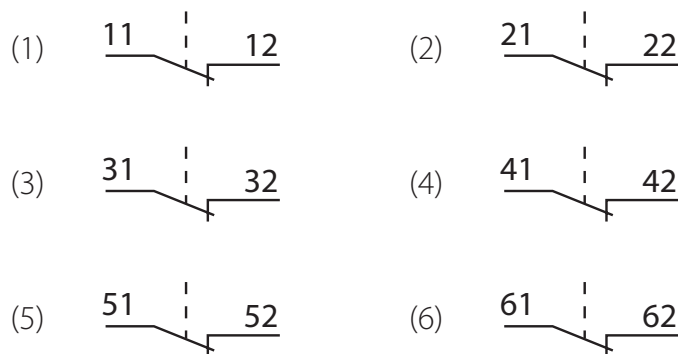

Normally closed switch (01), red, NC

### Ordering code

SP22\01-

- |   |          |
|---|----------|
|   | Switch   |
| 1 | 1st pole |
| 2 | 2nd pole |
| 3 | 3rd pole |
| 4 | 4th pole |
| 5 | 5th pole |
| 6 | 6th pole |

### Technical data

Weight	8,8 g
Maximum travel with end travel	6 mm
Minimum force required for effective opening position	11 N

### Dimensions