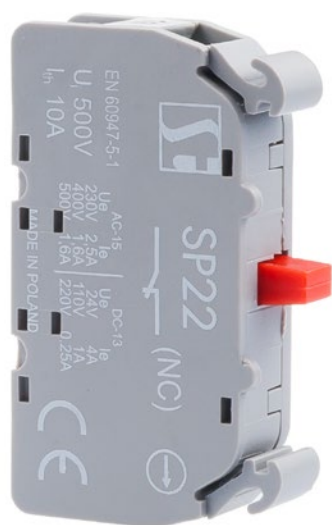

Normally closed switch (01), red, NC

### Ordering code

SP22\01-

- |   |          |
|---|----------|
|   | Switch   |
| 1 | 1st pole |
| 2 | 2nd pole |
| 3 | 3rd pole |
| 4 | 4th pole |
| 5 | 5th pole |
| 6 | 6th pole |

### Technical data

Weight	8,8 g
Maximum travel with end travel	6 mm
Minimum force required for effective opening position	11 N