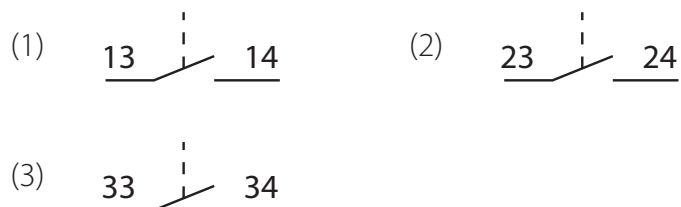

Normally open switch (10), rail-mounted, green, NO

Ordering code

SP22\10- -sz

- | |
|------------|
| Switch |
| 1 1st pole |
| 2 2nd pole |
| 3 3rd pole |

Diagrams

Technical data

Weight 9 g

Dimensions