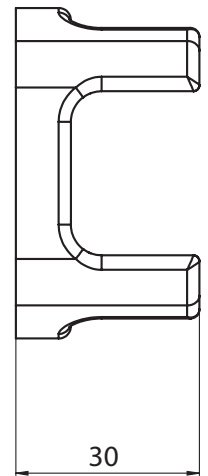

Cap SP22-6633

Ordering code

SP22-6633\

	Colour
P01	● yellow
P02	● gray

Dimensions

Product description

The cover can be used with control pushbuttons SP22 with mushroom head actuator D.