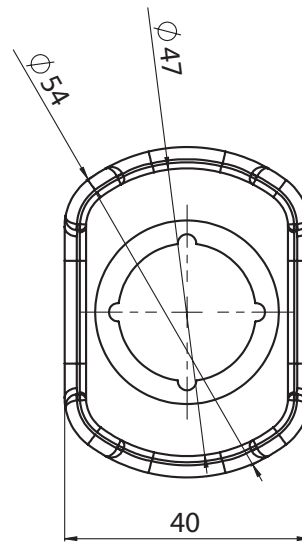

Cap SP22-6633

Ordering code

SP22-6633\

	Colour
P01	● yellow
P02	● gray

Dimensions

Product description

The cover can be used with control pushbuttons SP22 with mushroom head actuator D.