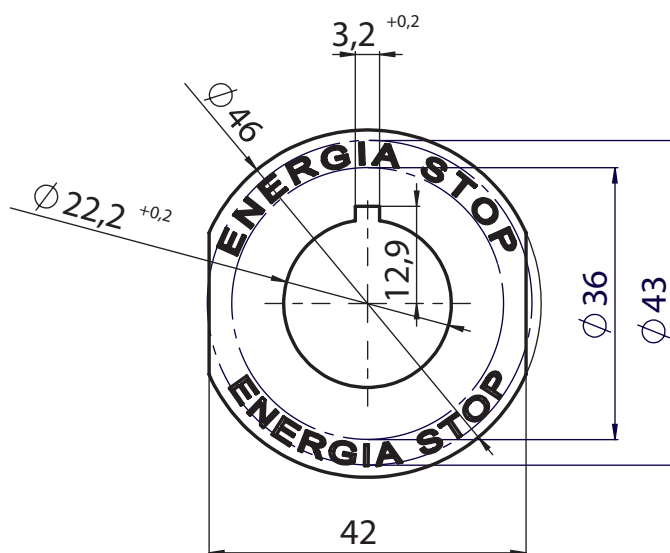

### Product description

The plate is used with emergency pushbuttons BN, BSN, BLN.

### Dimensions

### Technical data

Colour	yellow
Material	aluminium