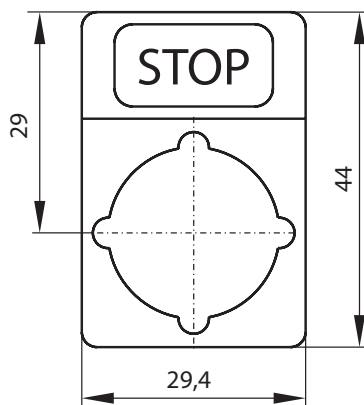

Legend plate ST22-1901 for momentary pushbuttons

Ordering code

ST22-1901\

Lettering

P01, P02, P03, P04, P05
P06, P07, P08, P09, P10
P11, P12, P13, P14, P15
P16

Legend plate with any lettering can be ordered. Symbol ST22-1901\S"

Assemblies

0 P01	I P02	STOP P03	START P04
OFF P05	ON P06	RESET P07	RĘCZNIE P08
AUTO P09	MAN P10	→ P11	↑ P12
↙ P13	↘ P14	↻ P15	↻ P16

Dimensions

Technical data

Colour	black
Material	plastic