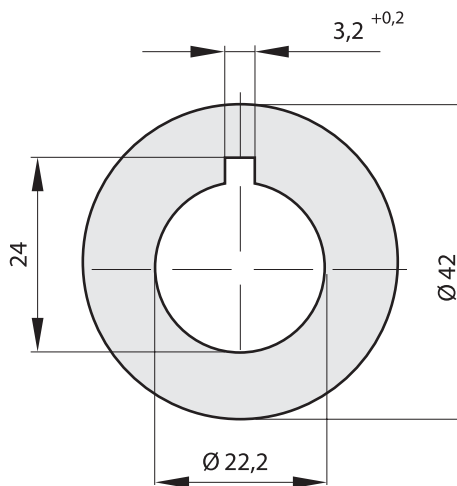

### Dimensions

### Product description

The plate is mainly used with emergency pushbuttons.

### Technical data

Colour	yellow
Material	aluminium